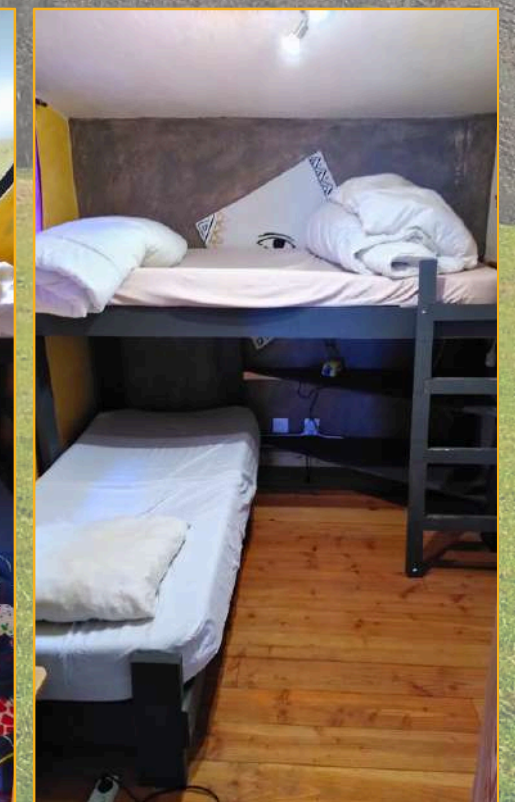

# The rooms

There are 4 dorms (2x 4 beds & 2x 6 beds) in the main house and a cabin with two rooms (2 beds in each), a bathroom and small kitchen

There are two showers inside the main building and one in the cabin.

**As you can see, our place is rustic, but with great charm and functionality. We have available Wi-Fi, a washing machine, computers if needed and the vast outdoors, that help us recharge and reconnect.**