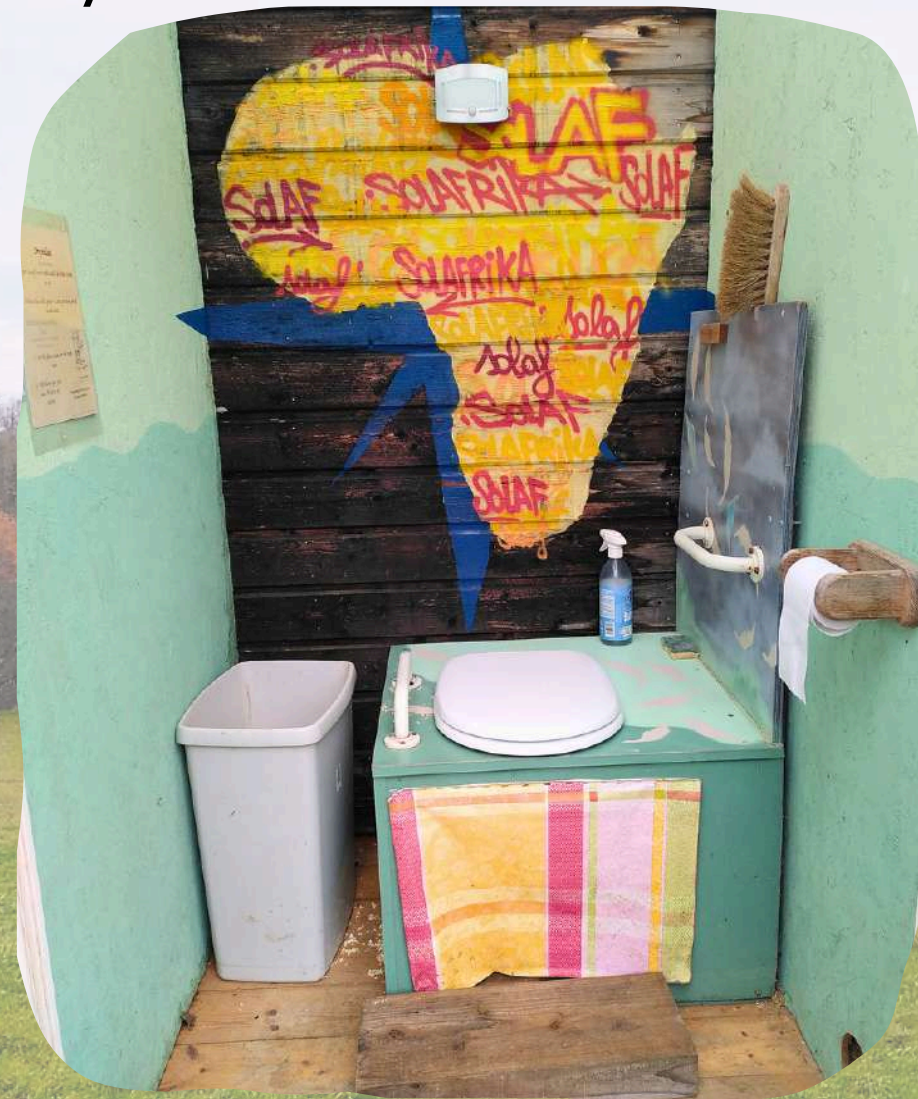

# The rooms

There are 4 dorms (2x 4 beds & 2x 6 beds) in the main house and a cabin with two rooms (2 beds in each), a bathroom and small kitchen

# Toilets and shower

There is only **dry toilets!** Dry toilets don't use any water (meaning we save from 6 to 12 liters of water every single flush!), but instead wood dust, which is compostable. Therefore, we promote them for ecological reasons. But no worries, it's not so much different than the one you are use to!

There are two showers inside the main building and one in the cabin.

**As you can see, our place is rustic, but with great charm and functionality. We have available Wi-Fi, a washing machine, computers if needed and the vast outdoors, that help us recharge and reconnect.**