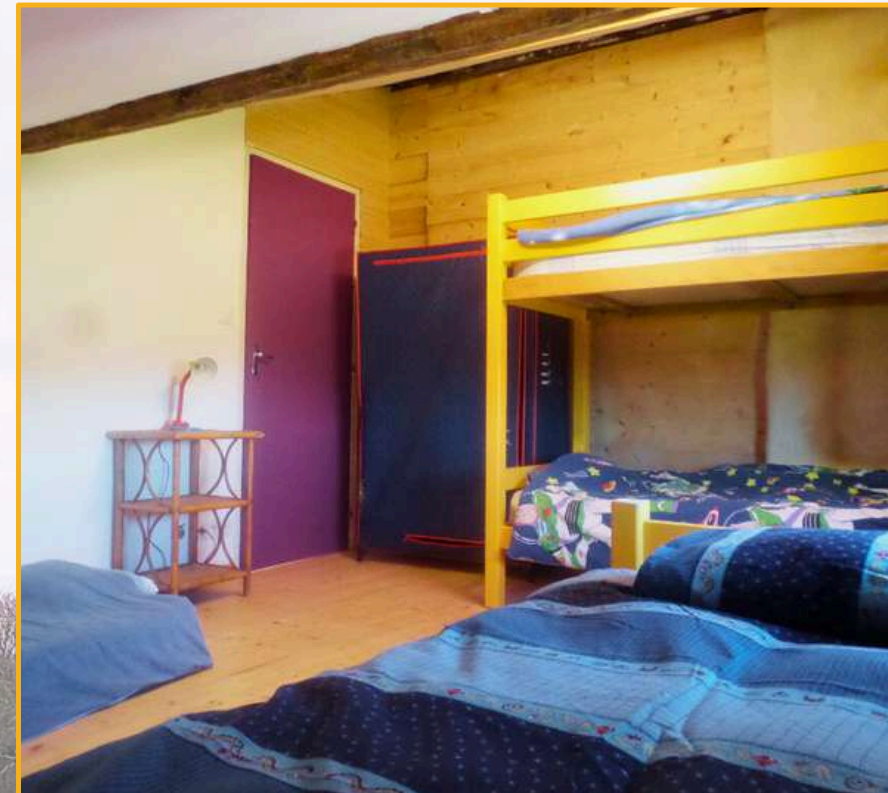

# The rooms

There are 4 dorms (2x 4 beds & 2x 6 beds) in the main house and a cabin with two rooms (2 beds in each), a bathroom and small kitchen

There are two showers inside the main building and one in the cabin.

**As you can see, our place is rustic, but with great charm and functionality. We have available Wi-Fi, a washing machine, computers if needed and the vast outdoors, that help us recharge and reconnect.**